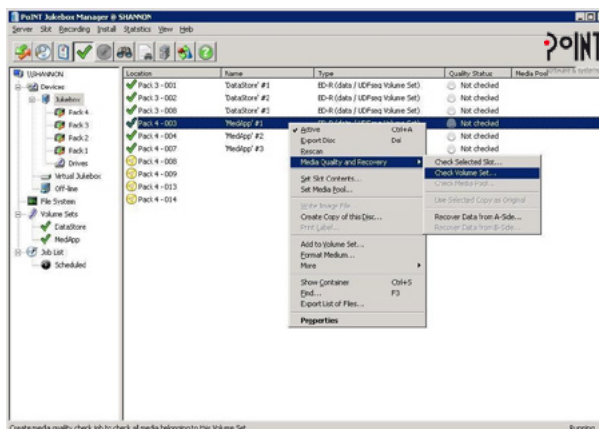

Optical jukebox systems are designed for long-term archiving of electronically generated documents and are therefore utmost convenient to match legal storage regulations. PoINT Jukebox Manager provides quick and

easy integration of optical jukeboxes into existing IT infrastructures by a standardized software interface. Thus, applications and users can utilize the optical jukebox storage similarly to hard disk systems.

### TRANSPARENT FILE SYSTEM ACCESS

PoINT Jukebox Manager provides a native Windows file system on the Windows server representing the optical jukebox. This file system or even single sub directories (including required access permissions) can be enabled within the local area network as CIFS share.